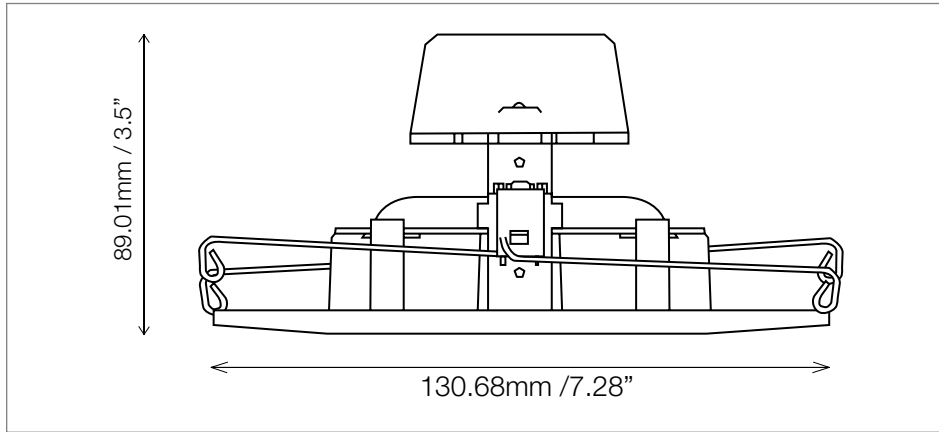

6" Rotatable LED Downlight Kit

dimensions

photometrics

ordering information

Order Code	Litespan Part #	Description	Watts	Volts	Lumens	CRI	Life Hours	ES
09085	LED-DK6RT-11W830-DIM-G5	LED Downlight Kit Rotatable Eye 6", 3000K, dimmable, aimable	11	120	750	80	35,000	★
09086	LED-DK6RT-11W840-DIM-G5	LED Downlight Kit Rotatable Eye 6", 4000K, dimmable, aimable	11	120	750	80	35,000	★