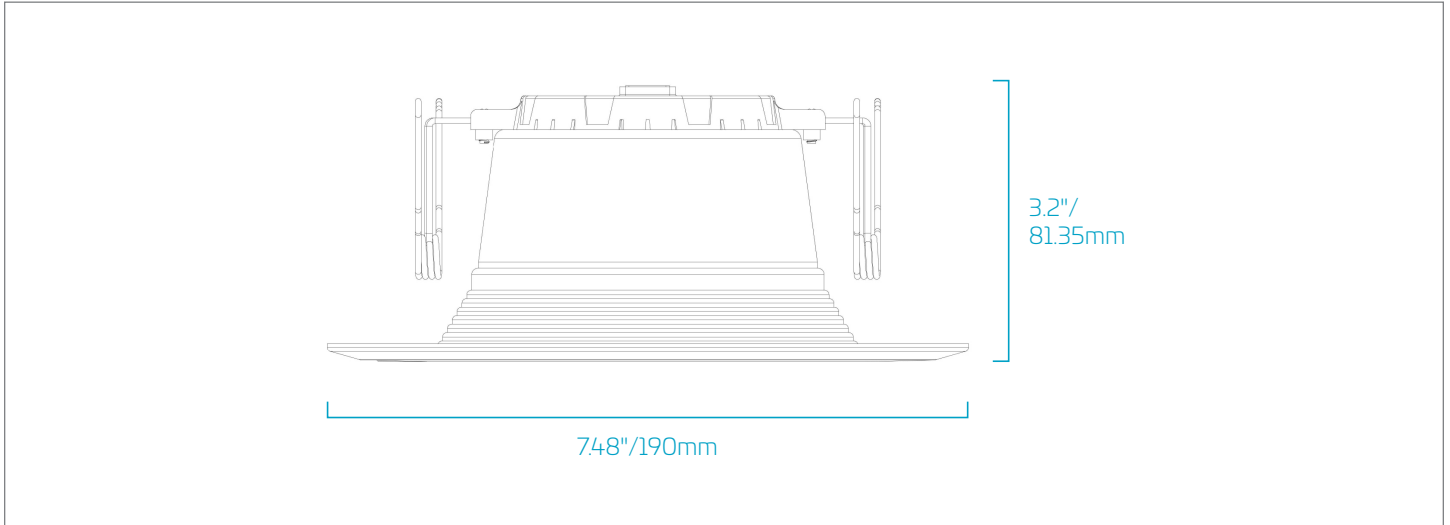

DK6 : 5/6" LED Downlight Kit

project name	type
catalog number	
comments	voltage
approved by	date

11/15
watts

700/
1100
lumens

90+
CRI

2700K-
5000K
CCT

Features

- Ultra-efficient LED Downlight Kit designed to retrofit into existing incandescent recessed downlights
- Integrated LEDs reduce energy consumption up to 80%
- Fits many popular 5" & 6" recessed downlight fixtures
- Integrated white aluminum powder coated trim with medium base (E26) for direct replacement
- Dimmable 10-100%
- Lasts up to 30X longer than traditional incandescent
- Choice of warm white or cool white color temperatures
- Instant-on, no warm-up time

★ ENERGY STAR® Approved

DK6 : 5/6" LED Downlight Kit

Dimensions

Spectral Flux

watch > like > follow

6" Rotatable LED Downlight Kit

GU24 base E26 base
(included with kit)

11
watts