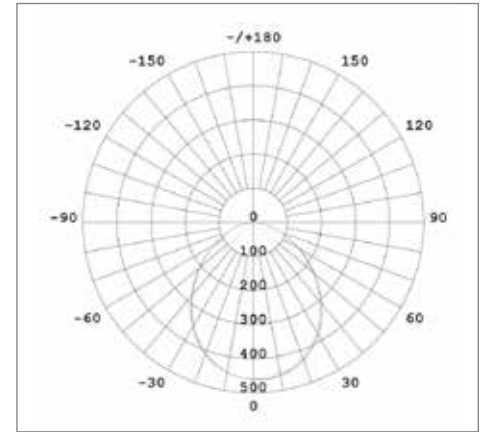

photometrics

ordering information

Order Code	Litespan Part #	Description	Watts	Volts	Lumens	CRI	Life Hours	ES
09085	LED-DK6RT-11W830-DIM-G5	LED Downlight Kit Rotatable Eye 6", 3000K, dimmable, aimable	11	120	750	80	35,000	★
09086	LED-DK6RT-11W840-DIM-G5	LED Downlight Kit Rotatable Eye 6", 4000K, dimmable, aimable	11	120	750	80	35,000	★

★ENERGY STAR™ Approved

watch > like > follow

selection. solutions. simplicity. eiko.com

23220 W. 84th St, Shawnee, KS 66227 · (P) 1.800.852.2217 (F) 1.800.492.8975
Canada: 81 King St, Barrie, ON L4N 6B5 · (P) 1.888.410.8151 (F) 1.888.705.1335