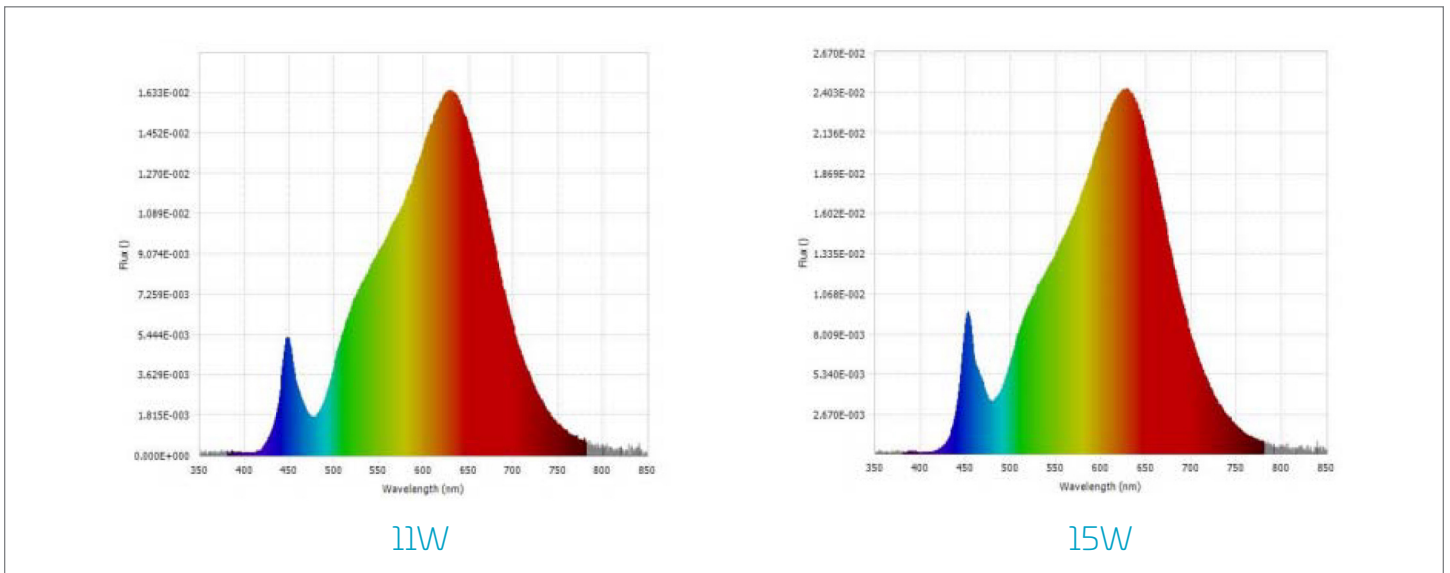

DK6 : 5/6" LED Downlight Kit

project name	type
catalog number	
comments	voltage
approved by	date

11/15
watts

700/
1100
lumens

90+
CRI

2700K-
5000K
CCT

Features

- Ultra-efficient LED Downlight Kit designed to retrofit into existing incandescent recessed downlights
- Integrated LEDs reduce energy consumption up to 80%
- Fits many popular 5" & 6" recessed downlight fixtures
- Integrated white aluminum powder coated trim with medium base (E26) for direct replacement
- Dimmable 10-100%
- Lasts up to 30X longer than traditional incandescent
- Choice of warm white or cool white color temperatures
- Instant-on, no warm-up time

Performance

- 11W 700lm equivalent to 65W BR incandescent
- 15W 1,100lm equivalent to 90W BR incandescent
- Long life: 50,000+ hours
- Rated for Damp and Wet Locations
- IC rated for use in insulated ceilings
- CRI: >90
- 120V @ 60hz
- ENERGY STAR® Approved

★ ENERGY STAR® Approved

DK6 : 5/6" LED Downlight Kit

Dimensions

Spectral Flux

watch > like > follow

6" Rotatable LED Downlight Kit

GU24 base E26 base
(included with kit)

11
watts