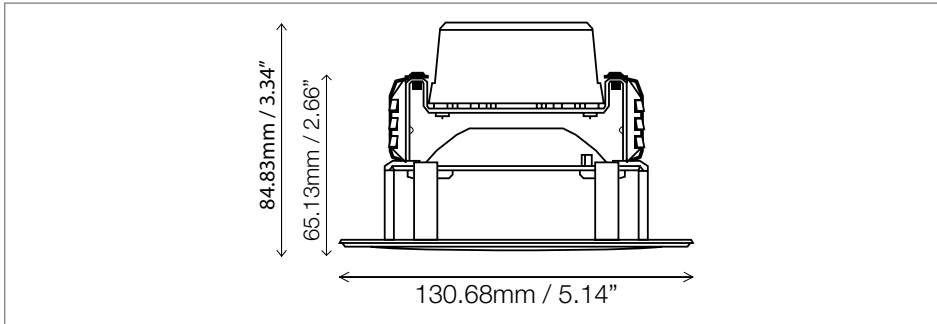

4" Rotatable LED Downlight Kit

dimensions

photometrics

ordering information

Order Code	Litespan Part #	Description	Watts	Volts	Lumens	CRI	Life Hours	ES
09083	LED-DK4RT-11W830-DIM-G5	LED Downlight Kit Rotatable Eye 4", 3000K, dimmable, aimable	11	120	650	80	35,000	★
09084	LED-DK4RT-11W840-DIM-G5	LED Downlight Kit Rotatable Eye 4", 4000K, dimmable, aimable	11	120	650	80	35,000	★