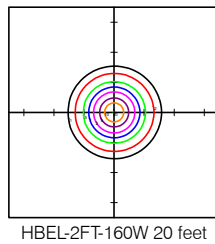

### FINISH

**Sample Order: HBEL-2FT-90-50-F**

SERIES	LENGTH	WATTAGE	CCT	VOLTAGE	DIMMING	LENS	FINISH COLOR	OPTIONS
HBEL= Skyline HB	-2FT=2FT -4FT=4FT	-90=90W -160=160W -220=220W -320W=320W	-50=5000K -40=4000K	Blank=100-277V -V=347-480V	Blank=1-10V Dimming -ND=Non-Dimming	-C=Clear Lens -F=Frosted Lens	-XX -Blank=Standard	LOD= Bi-Level Sensor EOP=Office On/Off Sensor EM=Emergency Backup Battery

**Performance Data**

PART NO.	WATTS(W)	INPUT VOLTAGE(VAC)	EFFICACY(Lm/W)	LUMENS(Lm)	CRI	CCT (K)	PF	THD	L70 (Hours)	DIMENSIONS (L*W*H) (Inches)
HBEL-2FT-90W	90	120-277	131	11790	>80	4000 5000 5700	>0.9	<10%	100,000	24*13*4
HBEL-2FT-160W	162	120-277	131	21222	>80	4000 5000 5700	>0.9	<10%	100,000	24*17*4
**HBEL-4FT-220W	223	120-277	131	28213	>80	4000 5000 5700	>0.9	<10%	100,000	46*13*4
HBEL-4FT-320W	321	120-277	131	41920	>80	4000 5000 5700	>0.9	<10%	100,000	46*17*4

*\*\*Model available by custom order. Lead time may be extended.*

\*\*\*grid scale is at 40 feet

**Illuminance at a Distance**

Center Beam LUX	Beam Width
69.75 LUX	24.8M 25.3M
17.44 LUX	49.7M 50.5M
7.75 LUX	74.5M 75.8M
4.36 LUX	99.3M 101.0M
2.79 LUX	124.2M 126.3M
1.94 LUX	149.0M 151.5M