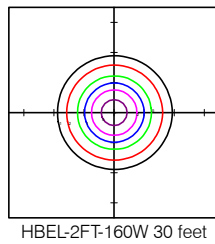

### FINISH

**Sample Order: HBEL-2FT-90-50-F**

SERIES	LENGTH	WATTAGE	CCT	VOLTAGE	DIMMING	LENS	FINISH COLOR	OPTIONS
HBEL= Skyline HB	-2FT=2FT -4FT=4FT	-90=90W -160=160W -220=220W -320W=320W	-50=5000K -40=4000K	Blank=100-277V -V=347-480V	Blank=1-10V Dimming -ND=Non-Dimming	-C=Clear Lens -F=Frosted Lens	-XX -Blank=Standard	LOD= Bi-Level Sensor EOP=Office On/Off Sensor EM=Emergency Backup Battery

**Performance Data**

PART NO.	WATTS(W)	INPUT VOLTAGE(VAC)	EFFICACY(Lm/W)	LUMENS(Lm)	CRI	CCT (K)	PF	THD	L70 (Hours)	DIMENSIONS (L*W*H) (Inches)
HBEL-2FT-90W	90	120-277	131	11790	>80	4000 5000 5700	>0.9	<10%	100,000	24*13*4
HBEL-2FT-160W	162	120-277	131	21222	>80	4000 5000 5700	>0.9	<10%	100,000	24*17*4
**HBEL-4FT-220W	223	120-277	131	28213	>80	4000 5000 5700	>0.9	<10%	100,000	46*13*4
HBEL-4FT-320W	321	120-277	131	41920	>80	4000 5000 5700	>0.9	<10%	100,000	46*17*4

*\*\*Model available by custom order. Lead time may be extended.*

\*\*\*grid scale is at 40 feet

**Illuminance at a Distance**

Center Beam LUX	Beam Width
69.75 LUX	24.8M 25.3M
17.44 LUX	49.7M 50.5M
7.75 LUX	74.5M 75.8M
4.36 LUX	99.3M 101.0M
2.79 LUX	124.2M 126.3M
1.94 LUX	149.0M 151.5M