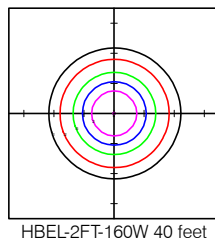

### FINISH

**Sample Order: HBEL-2FT-90-50-F**

SERIES	LENGTH	WATTAGE	CCT	VOLTAGE	DIMMING	LENS	FINISH COLOR	OPTIONS
HBEL= Skyline HB	-2FT=2FT -4FT=4FT	-90=90W -160=160W -220=220W -320W=320W	-50=5000K -40=4000K	Blank=100-277V -V=347-480V	Blank=1-10V Dimming -ND=Non-Dimming	-C=Clear Lens -F=Frosted Lens	-XX -Blank=Standard	LOD= Bi-Level Sensor EOP=Office On/Off Sensor EM=Emergency Backup Battery

**Performance Data**

PART NO.	WATTS(W)	INPUT VOLTAGE(VAC)	EFFICACY(Lm/W)	LUMENS(Lm)	CRI	CCT (K)	PF	THD	L70 (Hours)	DIMENSIONS (L*W*H) (Inches)
HBEL-2FT-90W	90	120-277	131	11790	>80	4000 5000 5700	>0.9	<10%	100,000	24*13*4
HBEL-2FT-160W	162	120-277	131	21222	>80	4000 5000 5700	>0.9	<10%	100,000	24*17*4
**HBEL-4FT-220W	223	120-277	131	28213	>80	4000 5000 5700	>0.9	<10%	100,000	46*13*4
HBEL-4FT-320W	321	120-277	131	41920	>80	4000 5000 5700	>0.9	<10%	100,000	46*17*4

*\*\*Model available by custom order. Lead time may be extended.*

\*\*\*grid scale is at 40 feet

**Illuminance at a Distance**

Center Beam LUX	Beam Width
69.75 LUX	24.8M 25.3M
17.44 LUX	49.7M 50.5M
7.75 LUX	74.5M 75.8M
4.36 LUX	99.3M 101.0M
2.79 LUX	124.2M 126.3M
1.94 LUX	149.0M 151.5M