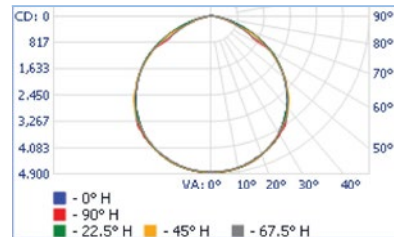

### FINISH

**Sample Order: HBEL-2FT-90-50-F**

SERIES	LENGTH	WATTAGE	CCT	VOLTAGE	DIMMING	LENS	FINISH COLOR	OPTIONS
HBEL= Skyline HB	-2FT=2FT -4FT=4FT	-90=90W -160=160W -220=220W -320W=320W	-50=5000K -40=4000K	Blank=100-277V -V=347-480V	Blank=1-10V Dimming -ND=Non-Dimming	-C=Clear Lens -F=Frosted Lens	-XX -Blank=Standard	LOD= Bi-Level Sensor EOP=Office On/Off Sensor EM=Emergency Backup Battery

**Performance Data**

PART NO.	WATTS(W)	INPUT VOLTAGE(VAC)	EFFICACY(Lm/W)	LUMENS(Lm)	CRI	CCT (K)	PF	THD	L70 (Hours)	DIMENSIONS (L*W*H) (Inches)
HBEL-2FT-90W	90	120-277	131	11790	>80	4000 5000 5700	>0.9	<10%	100,000	24*13*4
HBEL-2FT-160W	162	120-277	131	21222	>80	4000 5000 5700	>0.9	<10%	100,000	24*17*4
**HBEL-4FT-220W	223	120-277	131	28213	>80	4000 5000 5700	>0.9	<10%	100,000	46*13*4
HBEL-4FT-320W	321	120-277	131	41920	>80	4000 5000 5700	>0.9	<10%	100,000	46*17*4

*\*\*Model available by custom order. Lead time may be extended.*

\*\*\*grid scale is at 40 feet

**Illuminance at a Distance**

Center Beam LUX	Beam Width
69.75 LUX	24.8M 25.3M
17.44 LUX	49.7M 50.5M
7.75 LUX	74.5M 75.8M
4.36 LUX	99.3M 101.0M
2.79 LUX	124.2M 126.3M
1.94 LUX	149.0M 151.5M